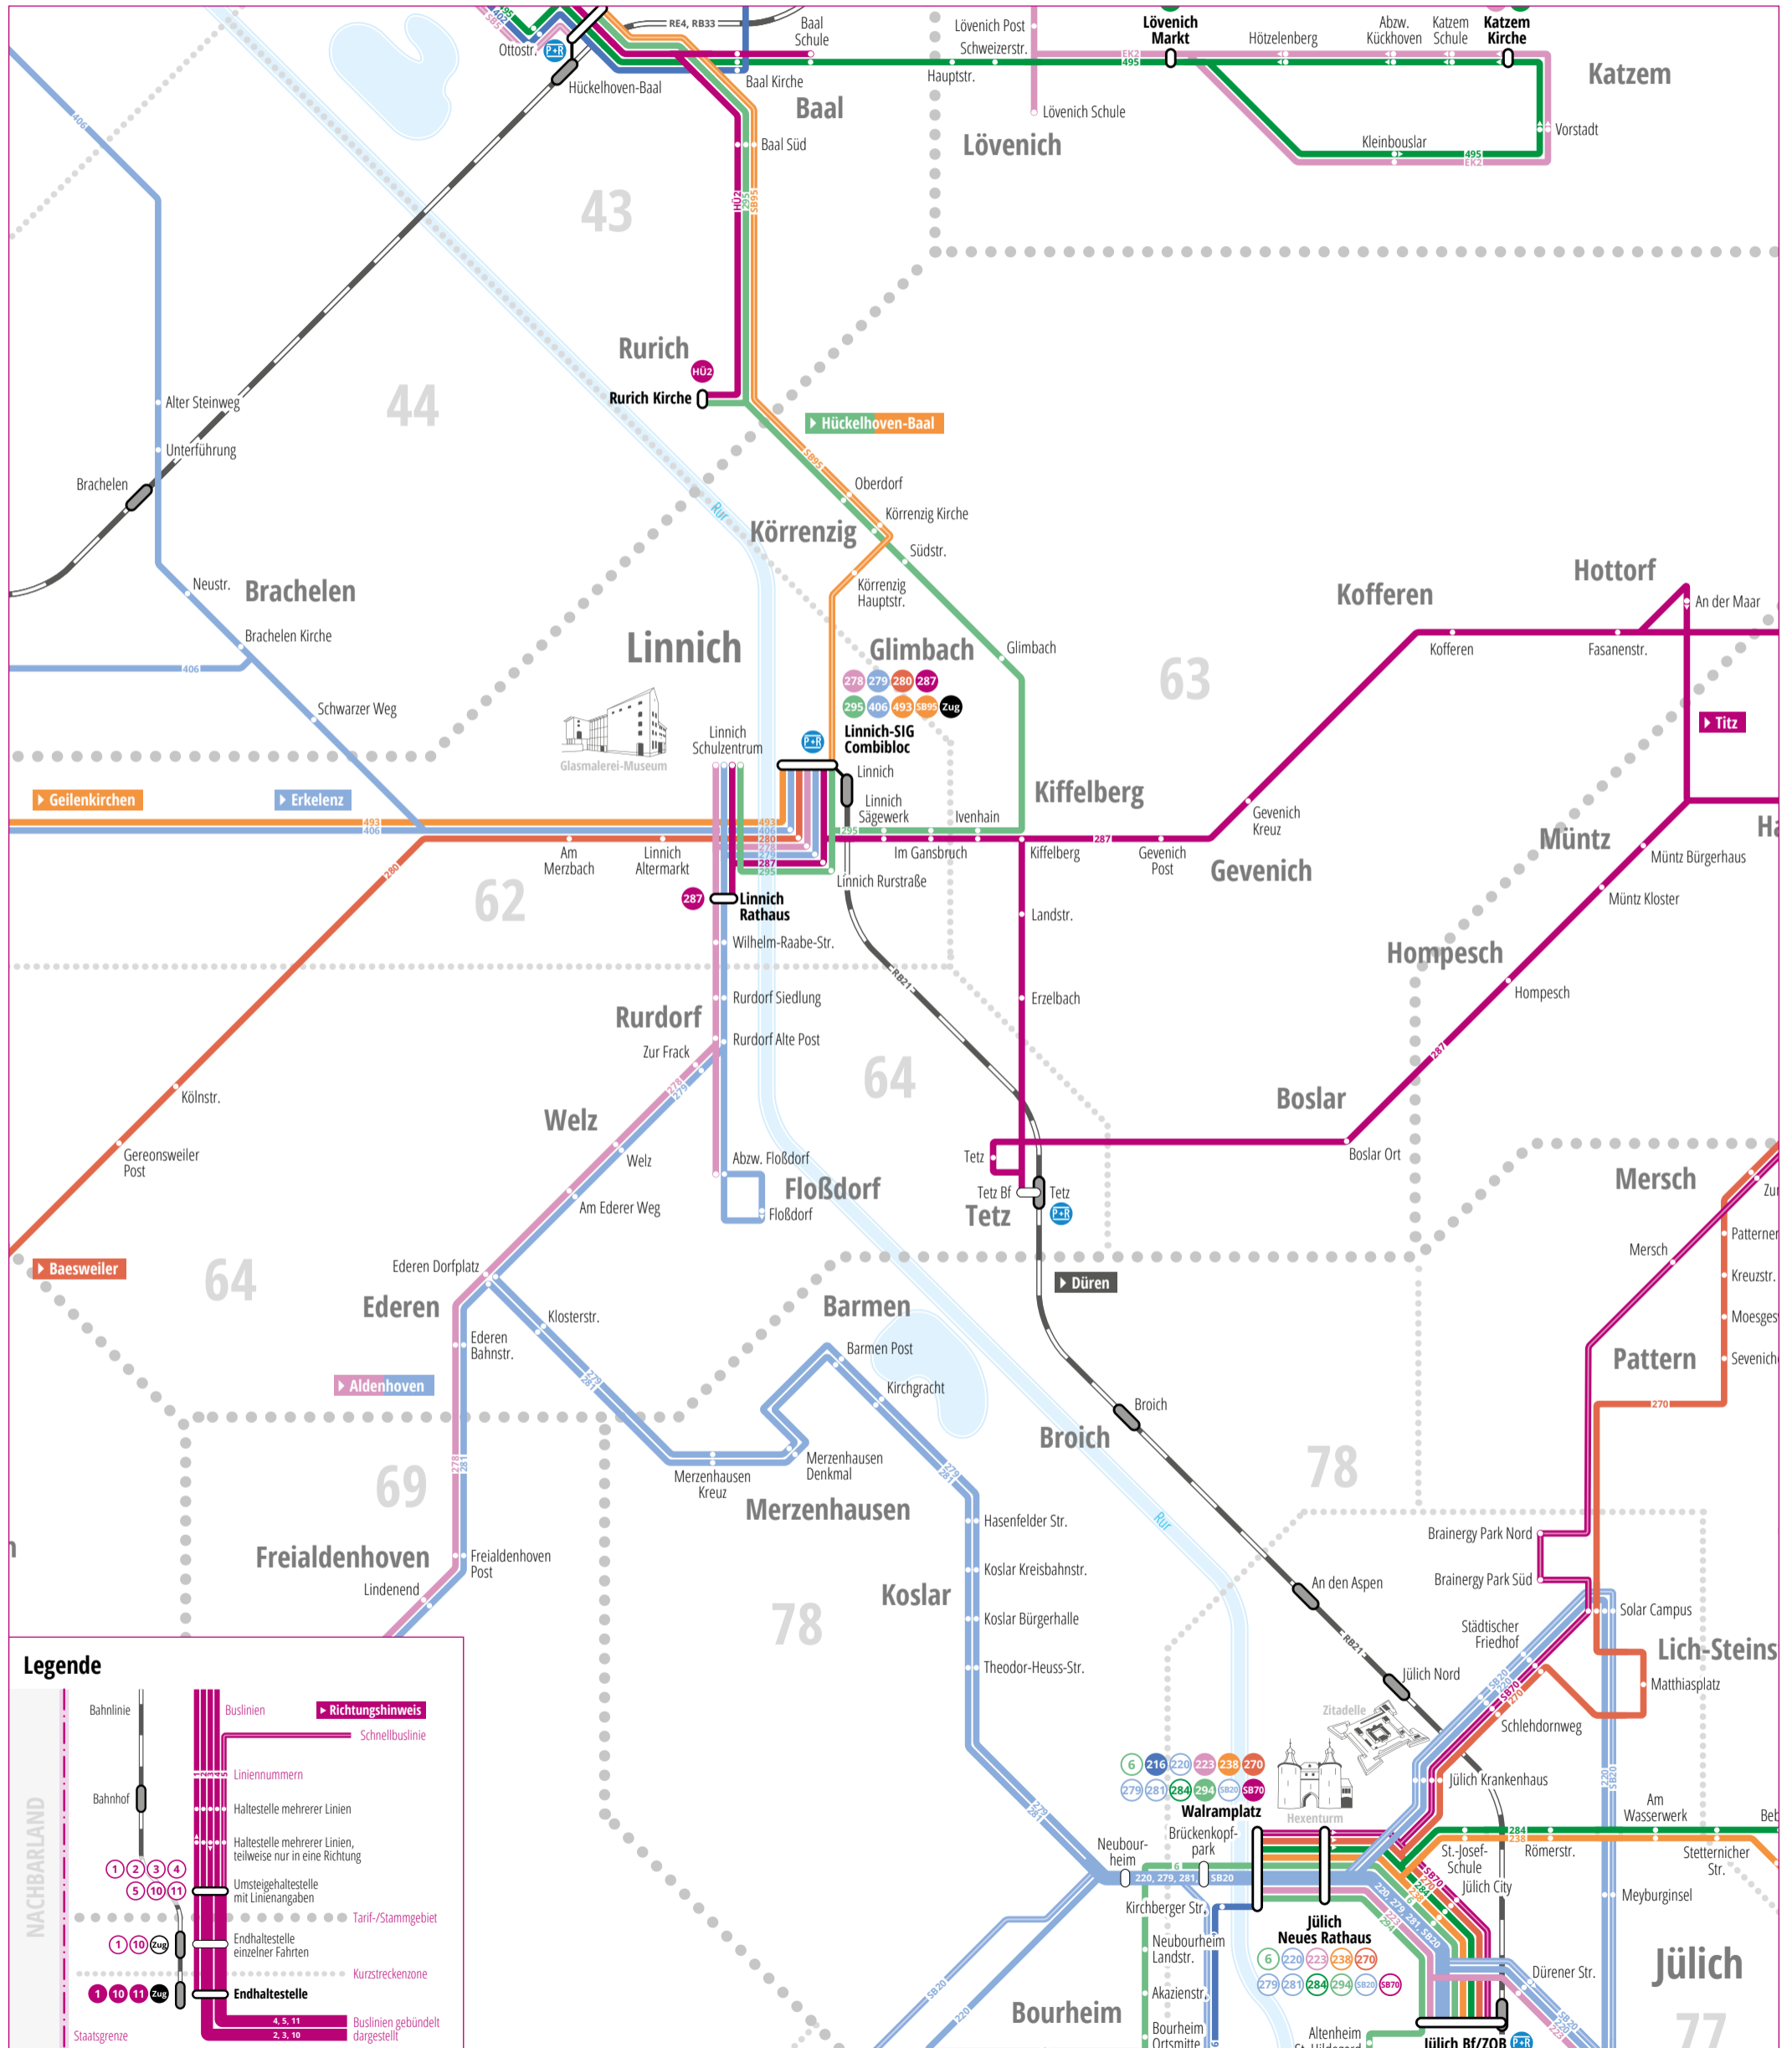

2024 > Liniennetzplan Linnich

Legende

- Bahnlinie**: Represented by a thick black line.
- Bahnhof**: Represented by a black rectangle with a white circle.
- Buslinien**: Represented by colored lines.
- Richtungshinweis**: Indicated by a small arrow on the line.
- Schnellbuslinie**: Represented by a dashed line.
- Liniennummern**: Represented by small circles containing numbers.
- Haltestelle mehrerer Linien**: Represented by a circle with multiple numbers.
- Haltestelle mehrerer Linien, teilweise nur in eine Richtung**: Represented by a circle with numbers and a directional arrow.
- Umsteigehaltestelle mit Linienangaben**: Represented by a circle with numbers and line identifiers.
- Tarif-/Stammgebiet**: Represented by a dotted line.
- Endhaltestelle einzelner Fahrten**: Represented by a circle with a single number.
- Kurzstreckenzone**: Represented by a dashed line.
- Endhaltestelle**: Represented by a circle with a number and a 'Zug' icon.
- Buslinien gebündelt dargestellt**: Represented by a thick, multi-colored line.
- Staatsgrenze**: Represented by a vertical dashed line on the left.